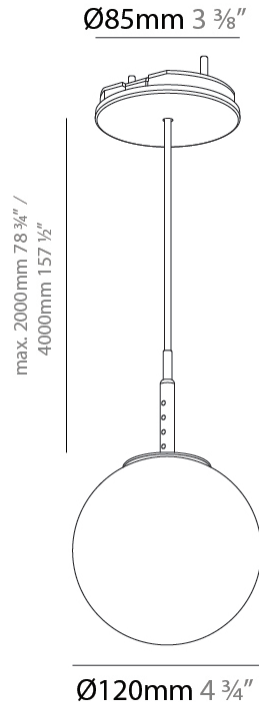

GENERAL

Series: Bilo
Brand: Prolicht
Division: Architectural
Mounting Type: Suspension
Mounting Location: Ceiling
Subcategory: Pendant

PHYSICAL

Shape: Round
Diameter (mm): 120
Diameter (in): 4 ¾
Height (mm): 120
Height (in): 4 ¾
Ceiling Thickness (mm): 1 - 25
Ceiling Thickness (in): 1/16 - 1
Light Distribution: Omnidirectional
Fixture Finish: SSR / BKV / CWI / CRY / HAB / UFT / ITA / RUA / FTG / MYG / LOD / PUS / FRO / FUP / KIA / POP / BLS / SPG / MEY / GOH / GUM / CHC / COM / ABZ / JAG / OBR / MOS / ROR
Accent Finish: OPL / YEL / ORA / RED / BLU / GRN
Fixture Material: Glass / Aluminum
Cable Details: 2000mm/78 ¾" or 4000mm/157 ½" Cable - Color
Options: Black / White / Orange / Red / Green
Cut-out Measurements: 68mm / 2 11/16

ELECTRICAL

Lamp Type: LED
Input Wattage (W): 6
Dimming: Tri-Mode (Non-Dimming and Phase Dimming (120Vac only) and 0-10V Dimming)
Driver Included: No
Driver Location: Remote
Driver Type: Constant Current - Universal
Driver Class: Class 2
Input Voltage (V): 120 - 277
Constant Current (MA): 500

LED

Color Temperature (°K): 2700 / 3000 / 3500 / 4000
Max. Delivered Lumen (lm): 356 / 377 / 398 / 408
Nominal Lumen (lm): 460 / 487 / 514 / 528
CRI: >90 CRI
Lamp Life (hrs): 50000

OPTICAL

Beam Angle: 120

RATINGS AND CERTIFICATIONS

Certified By: CSA Certified to UL and CSA Standards
IP rating: IP20

PROJECT
TYPE
SPECIFIER
QUANTITY
DATE